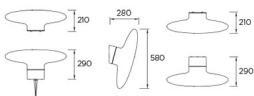

Material

Polyethylene
Polyethylene

TECHNICAL CHARACTERISTICS

Light source

Lampholder: 4 x E27
Output (W): max.13W
Lamp maximum dimension: 120/50 mm
Real Lumen: 1948
Quantity: 4
Lm/Real W: 44
UGR: 7.8

GEAR

Voltage / Frequency:
220-240V/50-60Hz

Luminaire

Double cable exit: No
Drainage: No
Seaside: Yes
Uv Protection: Yes
Warranty: 5 Years

Logistics

Energy Efficiency: NO BULB
EAN Code: 8435381400293
Net Weight (Kg): 3.700
Weight in Kg (packaged): 5.255
Packing: 615 x 620 x 310
Masterbox: 1

The photograph may not match the reference exactly. Please read the product description to identify the finish.