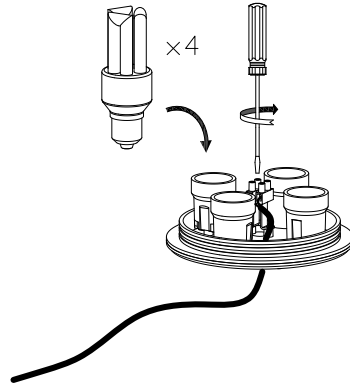

##### Logistics

Energy Efficiency: NO BULB  
EAN Code: 8435381400293  
Net Weight (Kg): 3.700  
Weight in Kg (packaged): 5.255  
Packing: 615 x 620 x 310  
Masterbox: 1

The photograph may not match the reference exactly. Please read the product description to identify the finish.

PLANTILLA DE INSTALACIÓN  
INSTALLATION TEMPLATE

①

②

③