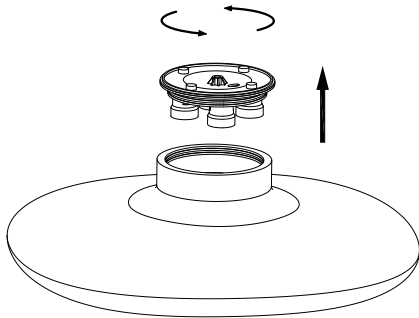

##### Logistics

Energy Efficiency: NO BULB  
EAN Code: 8435381400293  
Net Weight (Kg): 3.700  
Weight in Kg (packaged): 5.255  
Packing: 615 x 620 x 310  
Masterbox: 1

The photograph may not match the reference exactly. Please read the product description to identify the finish.

PLANTILLA DE INSTALACIÓN  
INSTALLATION TEMPLATE

①

②

③