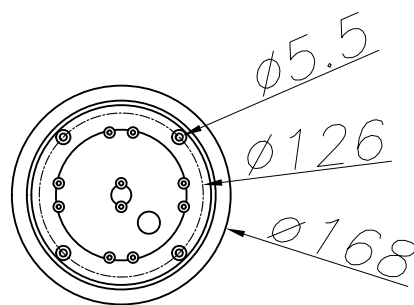

##### Light source

Lampholder: 4 x E27  
Output (W): max.13W  
Lamp maximum dimension: 120/50 mm  
Real Lumen: 1948  
Quantity: 4  
Lm/Real W: 44  
UGR: 7.8

##### Logistics

Energy Efficiency: NO BULB  
EAN Code: 8435381400293  
Net Weight (Kg): 3.700  
Weight in Kg (packaged): 5.255  
Packing: 615 x 620 x 310  
Masterbox: 1

The photograph may not match the reference exactly. Please read the product description to identify the finish.